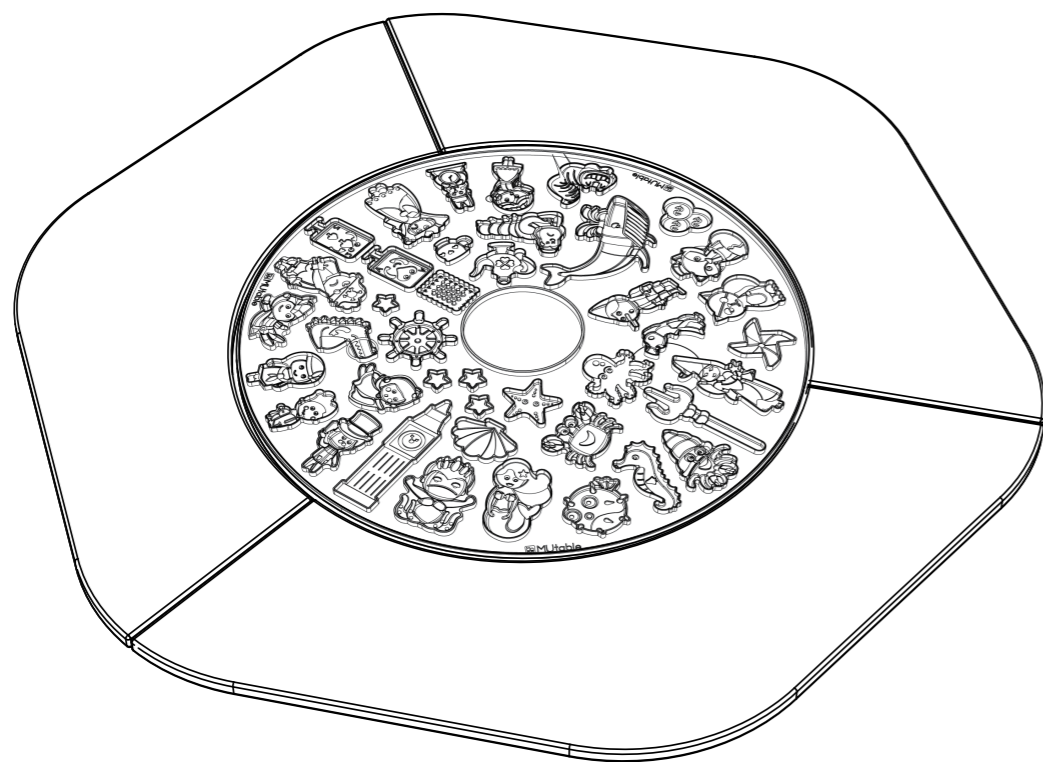

**MUtable**  
6-seat Extension

12M+  
MUT00012

**WARNING:**

This toy requires adult assembly. Unassembled, it contains potentially hazardous points and small parts. Please keep it out of baby's reach.

**Important:**  
retain these instructions for future reference.

**Contents**

NOTE:  
Please read instructions  
before assembly

**A**

x3

**B**

x1

**C**

x3

**D**

x6

**E**

x12

**F**

x1

# Assembly

1

2

3

4